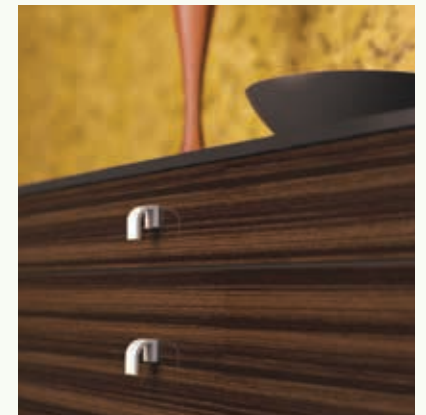

*We reach home and sit alone,
quiet and at ease.*